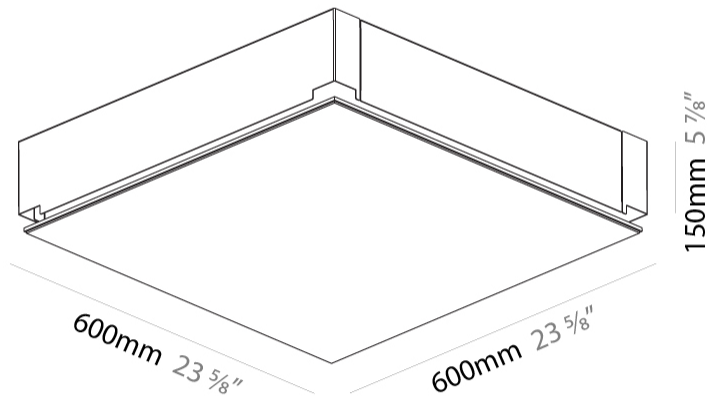

PHYSICAL

Shape: Square
Length (mm): 600
Length (in): 23 5/8
Width (mm): 600
Width (in): 23 5/8
Height (mm): 150
Height (in): 5 7/8
Ceiling Thickness (mm): 10 / 12.5 / 15 / 25 / 30
Ceiling Thickness (in): 3/8 or 1/2 or 9/16 or 1 or 1 3/16
Min. Recessing Depth (mm): 180
Min. Recessing Depth (in): 7 1/16
Light Distribution: Direct
Diffuser: PMMA - Opal
Fixture Finish: SSR / BKV / CWI / CRY / HAB / UFT / ITA / RUA / FTG / MYG / LOD / PUS / FRO / FUP / KIA / POP / BLS / SPG / MEY / GOH / GUM / CHC / COM / ABZ / JAG / OBR / MOS / ROR
Fixture Material: Aluminum
Cut-out Measurements: 635mm / 25" x 635mm / 25"
Upon Request: Unique Sizes Unique Ceiling Thickness Unique Mounting Depth Spot Inserts

ELECTRICAL

Lamp Type: LED (Zhaga Standard)
Input Wattage (W): 55
Total Output Wattage (W): 46
Dimming: Tri-Mode (Non-Dimming and Phase Dimming (120Vac only) and 0-10V Dimming)
Driver Included: Yes
Driver Location: Integrated
Driver Type: Constant Current - Universal
Driver Class: Class 2
Input Voltage (V): 120 - 277
Constant Current (MA): 350

LED

Color Temperature (°K): 3000 / 3500 / 4000
Max. Delivered Lumen (lm): 4350 / 4410 / 4500
CRI: >80 CRI
Efficiency (%): 65% (5mm Perspex)|65.10%
Lamp Life (hrs): 50000
Upon Request: RGB-W Tunable White Special Color Temperature CRI90

OPTICAL

RATINGS AND CERTIFICATIONS

Certified By: Certified for North American Standards
IP rating: IP20

180mm
7 1/16"

635mm x 635mm
25" x 25"